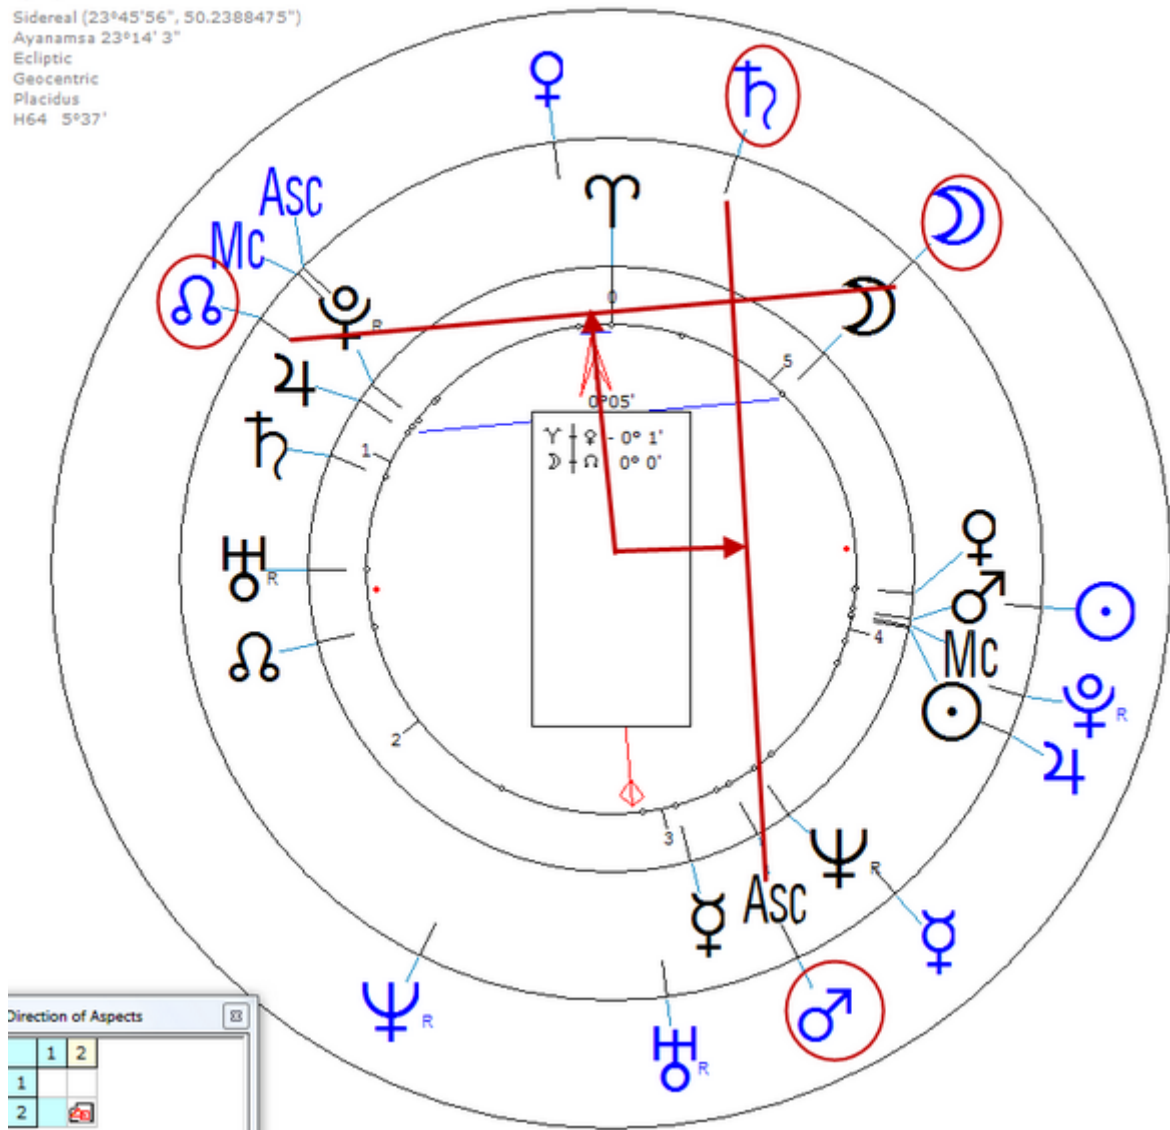

Quinon, Pierre

20 February 1962 at 04:45 (= 04:45 AM)Lyon, France, 45n45, 4e51
French pole vaulter.

<https://www.astro.com/astro-databank/Quinon,_Pierre>

Death by Suicide 17 August 2011 at 10:00 PM in Hyères

Lunar Return (Harmonic 64)

Lunar ♂/♁ = Lunar ☾/♁

Lunar ♀/♁ = ☾n

Quinon, Pierre
20 February 1962 Tue 4:45 (GMT+1) 45n45 4e51
Lyon, France

Sidereal (23°45'56", 50.2388475")
Ayanamsa 23°14' 3"
Ecliptic
Geocentric
Placidus
H64 5°37'